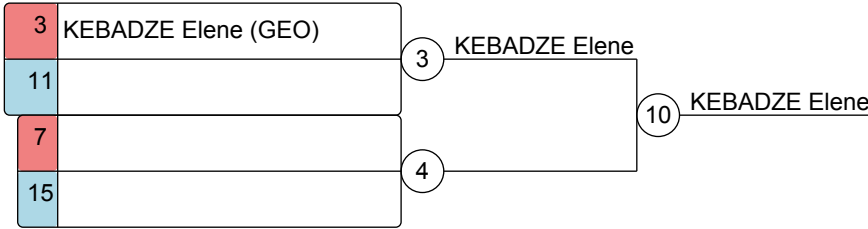

## Women 80+kg

5 competitors

Group A

9 MULKIYEVA Mahri  
4:0 1:11

Group B

10 KEBADZE Elene

Group C

11 BALASHOVA Anna