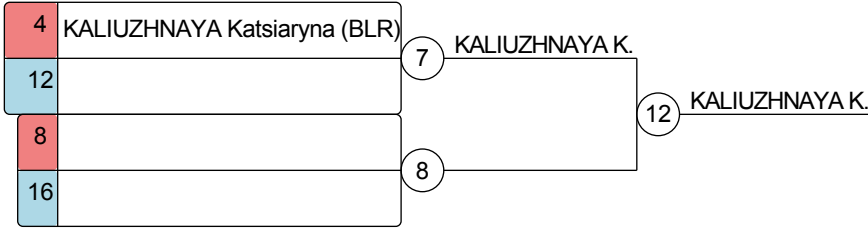

12 KALIUZH NAYA K.

13 KEBADZE Elene
0:4 3:31

19 KEBADZE Elene
3:1 5:00

14 BALASHOVA Anna
3:0 4:00

Results

1. KEBADZE Elene (GEO)
2. BALASHOVA Anna (RUS)
3. MULKIYEVA Mahri (TKM)
3. KALIUZH NAYA K. (BLR)
- 5.
- 5.
- 7.
- 7.

Repechage