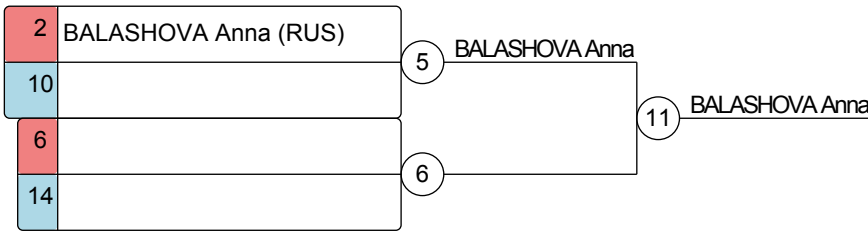

## Women 80+kg

5 competitors

Group A

9 MULKIYEVA Mahri  
4:0 1:11

Group B

10 KEBADZE Elene

Group C

11 BALASHOVA Anna